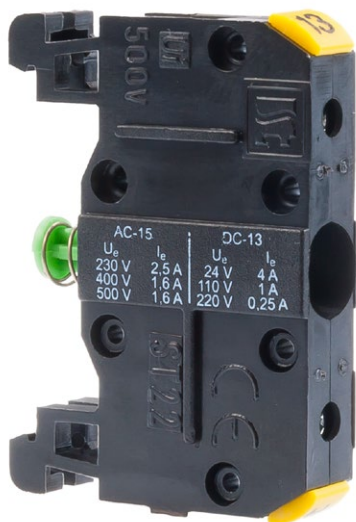

Normally open switch (10), green, NO

Ordering code

ST22\10-

- | |
|------------|
| Switch |
| 1 1st pole |
| 2 2nd pole |
| 3 3rd pole |

Diagrams

Technical data

Weight	11 g
Tightening torque, terminals	0.5 Nm

Dimensions