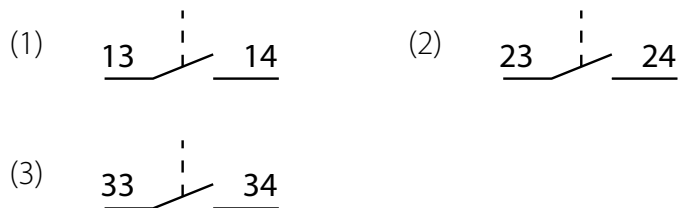

Normally open switch (10), green, NO

Ordering code

ST22\10-

- | |
|------------|
| Switch |
| 1 1st pole |
| 2 2nd pole |
| 3 3rd pole |

Diagrams

Technical data

Weight	11 g
Tightening torque, terminals	0.5 Nm

Dimensions