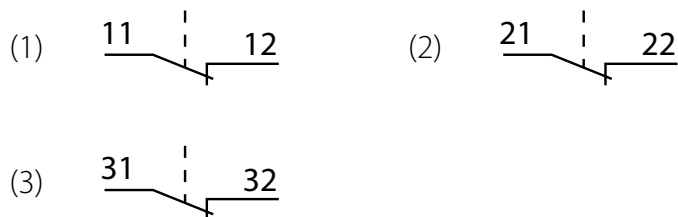

Normally closed switch (01), red, NC

Ordering code

ST22\01-

	Switch
1	1st pole
2	2nd pole
3	3rd pole

Diagrams

Technical data

Weight	11 g
Maximum travel with end travel	6 mm
Minimum force required for effective opening position	11 N
Tightening torque, terminals	0.5 Nm

Dimensions