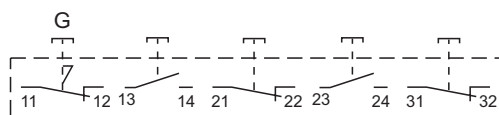

Pushbutton actuators

Mushroom head emergency pushbutton actuator B

Momentary twin pushbutton actuator 2KL

Switches

Switches ST22 rail-mounted

Glands

Grey gland M20x1.5\W02

Diagram

Product description

Pushbuttons

1. emergency (B)
2. twin pushbutton (2KL)
3. twin pushbutton (2KL)

Technical data

Weight 306 g

Dimensions