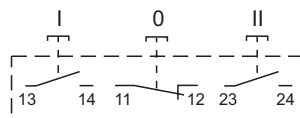

Components

Pushbutton actuators

Flush pushbutton actuator K/AK

Switches

Switches ST22 rail-mounted

Glands

Grey gland M20x1.5\W02

Diagram

Product description

Pushbuttons

1. flush, green (KZ)
2. flush, red (KC)
3. flush, green (KZ)

Technical data

Weight 280 g

Dimensions