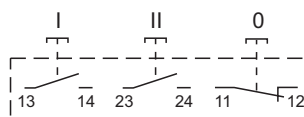

Components

Pushbutton actuators

Flush pushbutton actuator K/AK

Switches

Switches ST22 rail-mounted

Glands

Grey gland M20x1.5\W02

Diagram

Product description

Pushbuttons

1. flush, green (KZ)
2. flush, green (KZ)
3. flush, red (KC)

Technical data

Weight 280 g

Dimensions