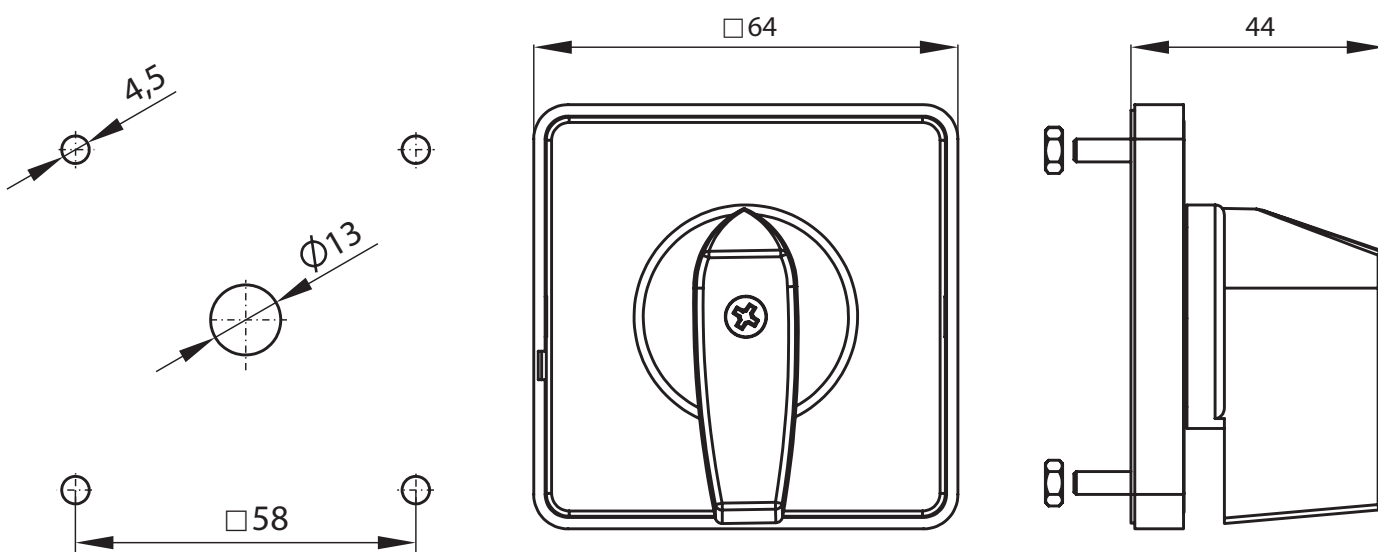

### Ordering code

SK63-1406\

Front colour

R03 black legend plate, black knob

R04 yellow legend plate, red knob

### Dimensions

Spacing of fixing holes 58 mmx58 mm (4 screws M4x18 + 4 nuts M4)