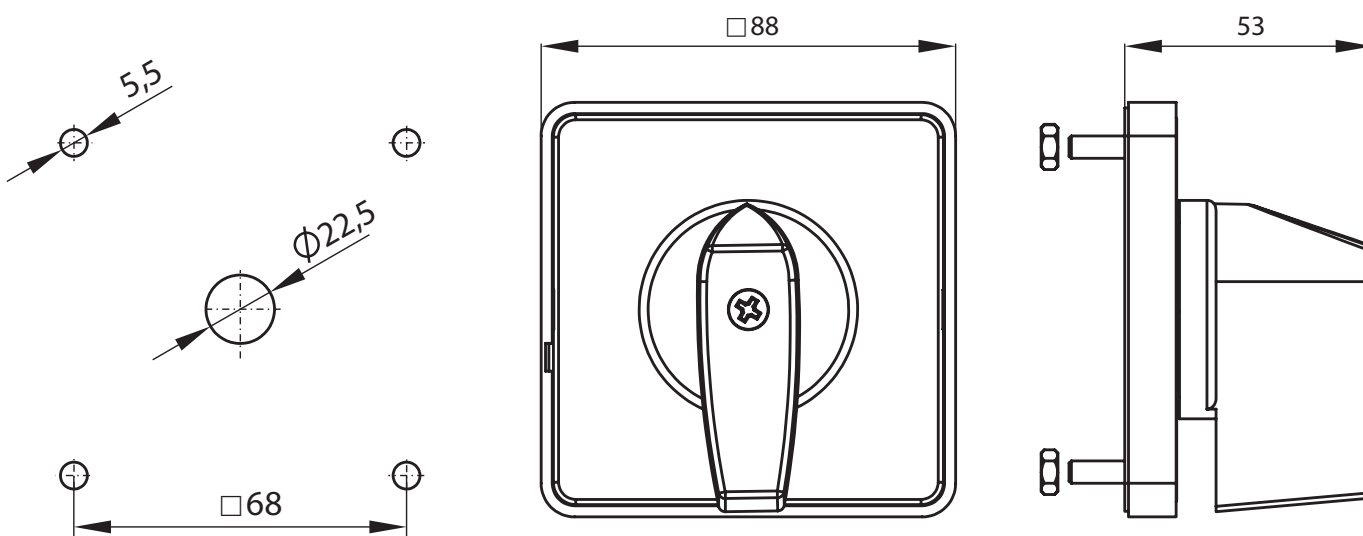

Front I SK100-1408 for assemblies D... (mounted directly on the door with a mechanical lock)

R03

R04

Ordering code

SK100-1408\

Front colour

R03 black legend plate, black knob

R04 yellow legend plate, red knob

Dimensions

Spacing of fixing holes 68 mmx68 mm (4 screws M5x20 + 4 nuts M5)