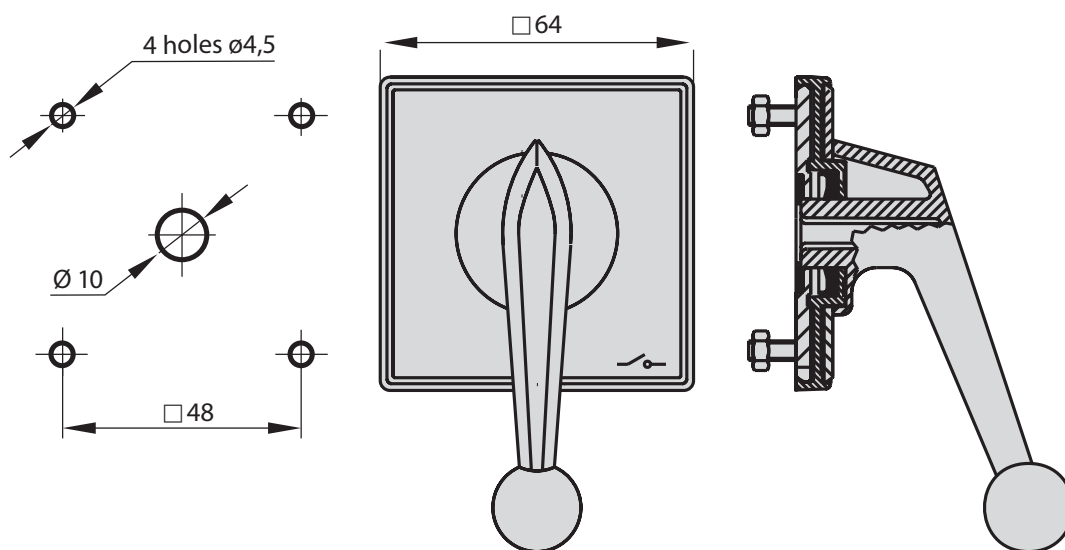

Front II ŁK-1407

R01

R05

Ordering code

ŁK-1407 \

Front colour

R01 black legend plate, black knob

R05 yellow legend plate, red knob

Dimensions

Spacing of fixing holes 48 mm×48 mm