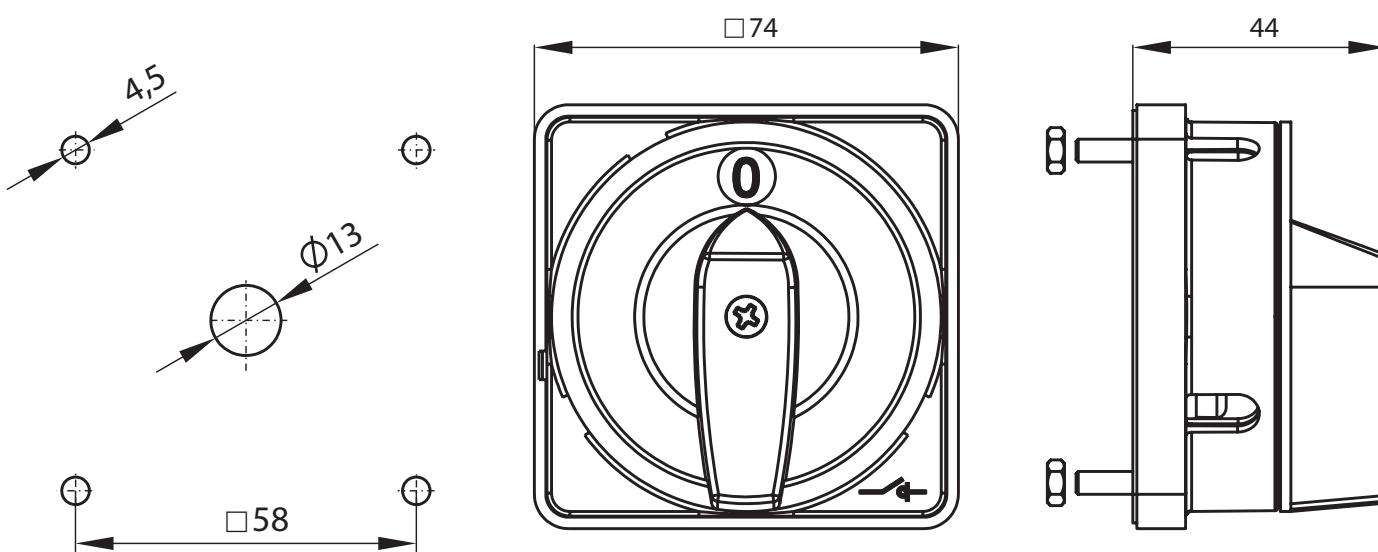

Front III SK63-1409 for assemblies BS... (padlockable, mounted directly on the door)

R03

R04

Ordering code

SK63-1409\

Front colour

R03 black legend plate, black knob

R04 yellow legend plate, red knob

Dimensions

Spacing of fixing holes 58 mmx58 mm (4 screws M4x18 + 4 nuts M4)