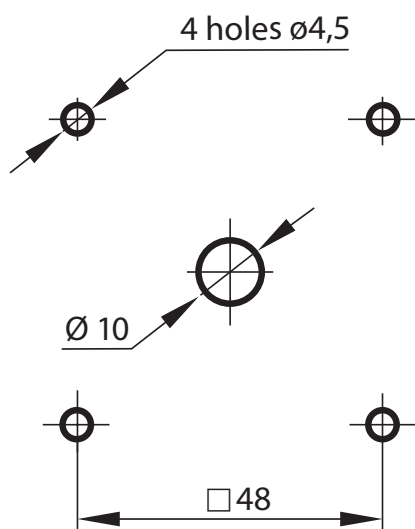

Front III ŁK-1408 (padlockable)

R01

R05

Ordering code

ŁK-1408 \

Front colour

R01 black legend plate, black knob

R05 yellow legend plate, red knob

Dimensions

Spacing of fixing holes 48 mm×48 mm