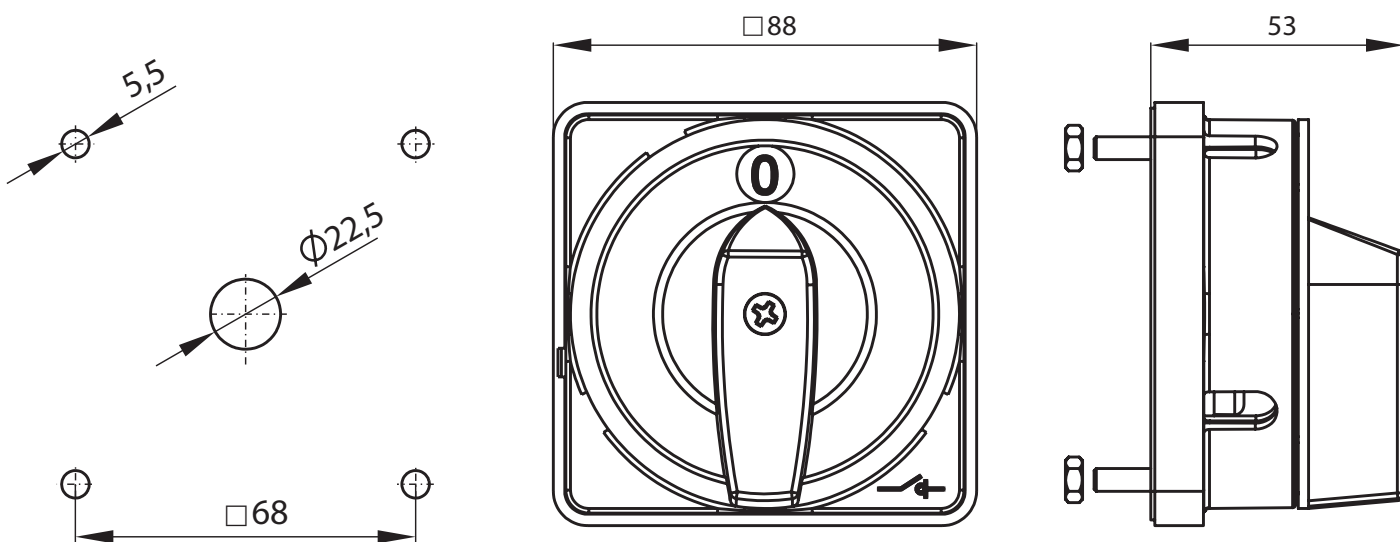

Front III SK100-1410 for assemblies D... (padlockable, mounted directly on the door with a mechanical lock)

R03

R04

Ordering code

SK100-1410 \

Front colour

R03 black legend plate, black knob

R04 yellow legend plate, red knob

Dimensions

Spacing of fixing holes 68 mm x 68 mm (4 screws M5x20 + 4 nuts M5)