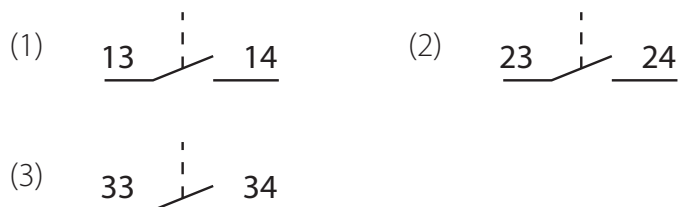

Normally open switch (10), green, NO

## Ordering code

SP22\10-

- |            |
|------------|
| Switch     |
| 1 1st pole |
| 2 2nd pole |
| 3 3rd pole |

## Technical data

Weight 9 g

## Dimensions