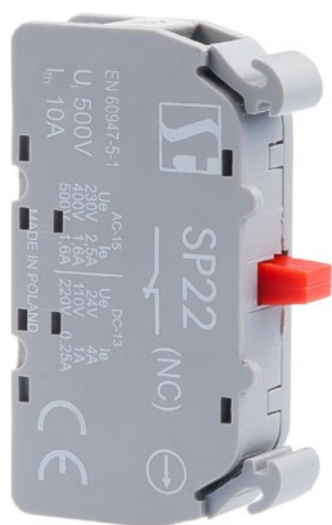

Normally closed switch (01), red, NC

## Ordering code

SP22\01-

- |            |
|------------|
| Switch     |
| 1 1st pole |
| 2 2nd pole |
| 3 3rd pole |

## Technical data

Weight	8,8 g
Maximum travel with end travel	6 mm
Minimum force required for effective opening position	11 N