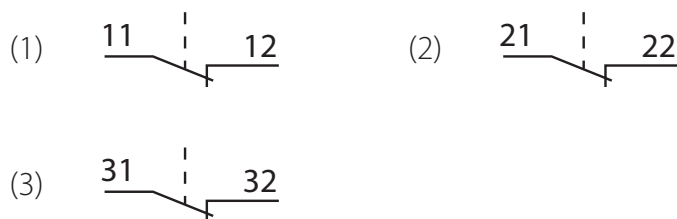

Normally closed switch (01), red, NC

## Ordering code

SP22\01-

- |            |
|------------|
| Switch     |
| 1 1st pole |
| 2 2nd pole |
| 3 3rd pole |

## Technical data

Weight	8,8 g
Maximum travel with end travel	6 mm
Minimum force required for effective opening position	11 N

## Dimensions